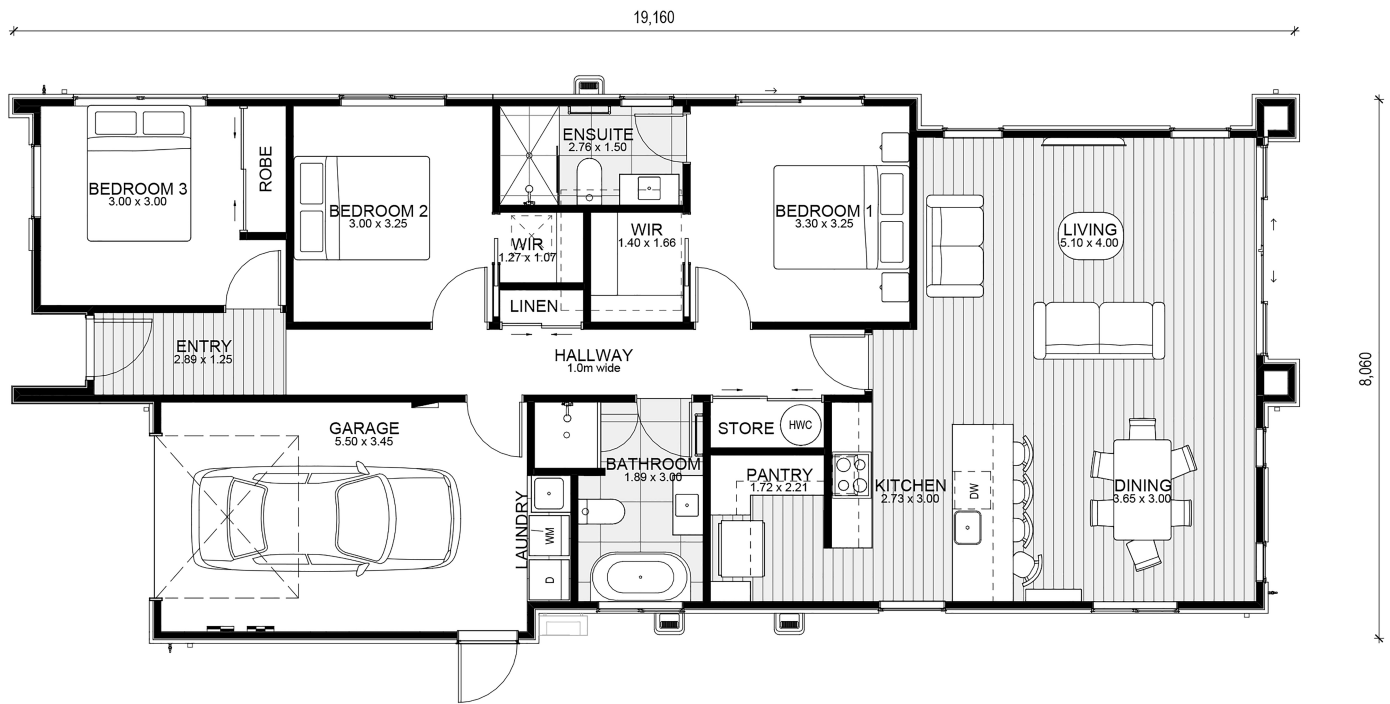

\$799,000

mikegreerhomes

Redwood

Lot 10 Te Whata Tuarima

Artist Impression Only

for sale

dwelling size | section size
138 m² | 321 m²

homes
for
sale

Set on a fully landscaped section, this well-appointed home offers three double bedrooms, a family bathroom, and an ensuite. The open-plan kitchen, dining, and living area forms the heart of the home, with seamless indoor-outdoor flow to the easy care section. Complete with an internal access single garage and quality fixtures and fittings throughout, this home is designed for comfortable, modern living.

dwelling size	section size	3	2	2	1	1
138 m ²	321 m ²					

After Sales Care

At Mike Greer Homes we are committed to making the build journey as stress-free as possible. Our After Sales Care programme addresses any maintenance issues and ensures that any remedial work is undertaken once it is logged and approved.