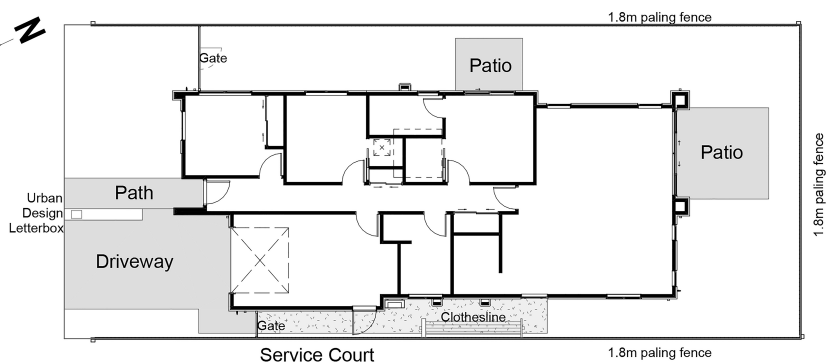

After Sales Care

At Mike Greer Homes we are committed to making the build journey as stress-free as possible. Our After Sales Care programme addresses any maintenance issues and ensures that any remedial work is undertaken once it is logged and approved.

ROAD